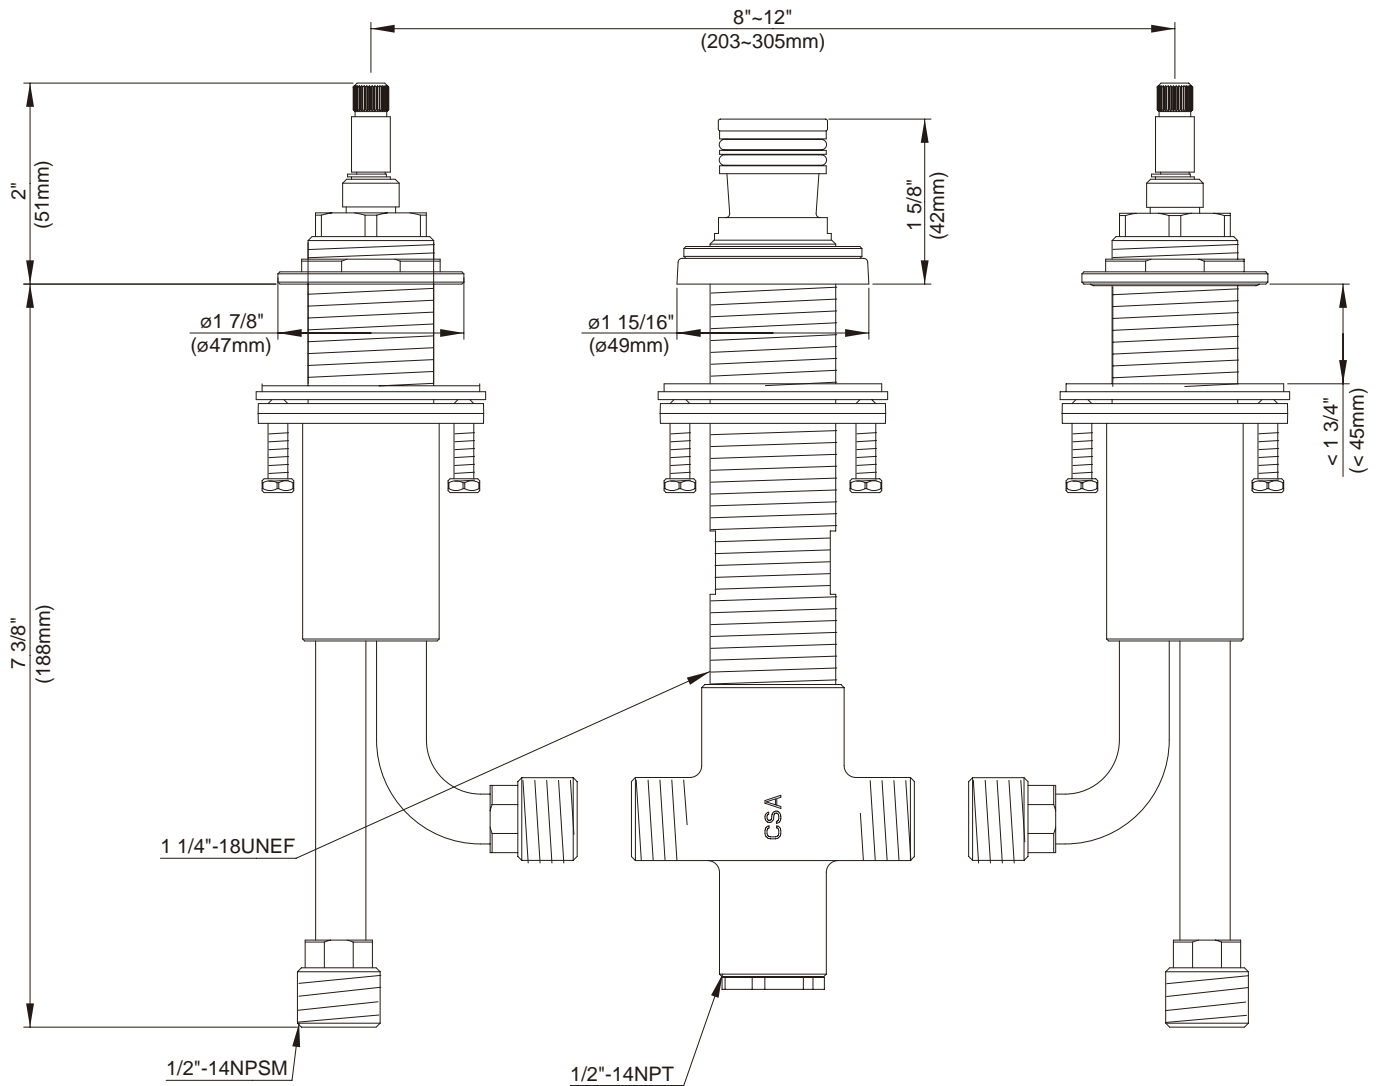

ROMAN TUB FAUCET WITH SOFT TOUCH PERSONAL SHOWER™

Rough-in valve D215000BT (widespread)

* Installation method shown is for deck thickness of less than 1-3/4".
If the installation is for deck thickness between 1-3/4" and 3-1/2", the sleeve nut needs to be reversed.

Specific Features: _____ Submitted Model No.: _____

SD302521/06-07.01